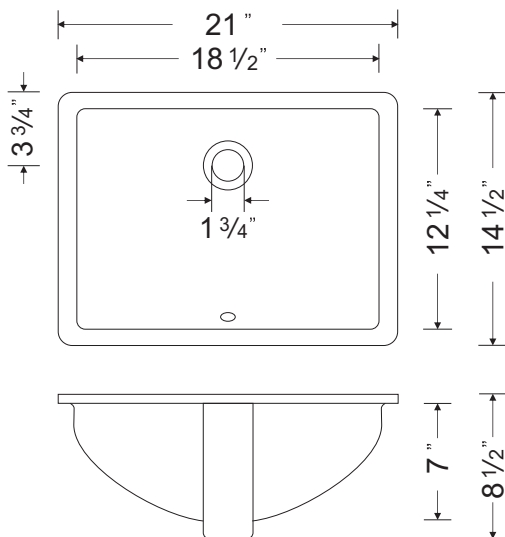

Rhythm Series
Under-Mount Single Bowl Lavatory
RTU2115-7

ADA

MATERIAL

Vitreous china

FEATURES

- Premium ceramic under-mount
- 2 color option: white/bisque
- Drain openings: 1 3/4"
- Drain placement: offset towards back
- Mounting hardware included
- Overhang cutout template
- Limited one-year warranty
- ADA compliance (See recommended ADA Installation below)

INSTALLATION NOTES

Comply with ADA when installed per 2010 ADA standards for Accessible Design.

SINK DIMENSIONS

Model	Overall		Bowl Inside						Minimum Cabinet Size
	L	W	L	W	D				
RTU2115-7	21"	14-1/2"	18-1/2"	12-1/4"	7"				18"