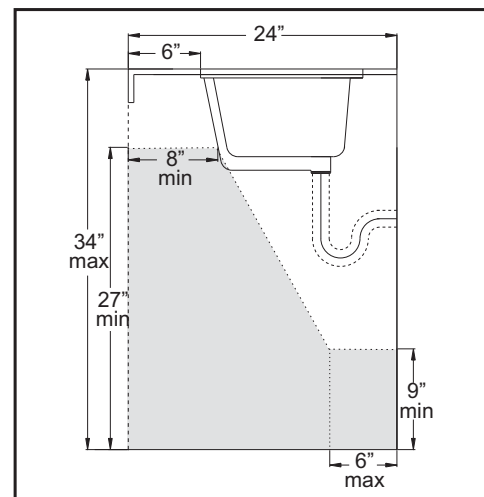

Rhythm Series
Under-Mount Single Bowl Lavatory
RTU2115-7

ADA

MATERIAL

Vitreous china

FEATURES

- Premium ceramic under-mount
- 2 color option: white/bisque
- Drain openings: 1 3/4"
- Drain placement: offset towards back
- Mounting hardware included
- Overhang cutout template
- Limited one-year warranty
- ADA compliance (See recommended ADA Installation below)

INSTALLATION NOTES

Comply with ADA when installed per 2010 ADA standards for Accessible Design.

SINK DIMENSIONS

Model	Overall		Bowl Inside						Minimum Cabinet Size
	L	W	L	W	D				
RTU2115-7	21"	14-1/2"	18-1/2"	12-1/4"	7"				18"